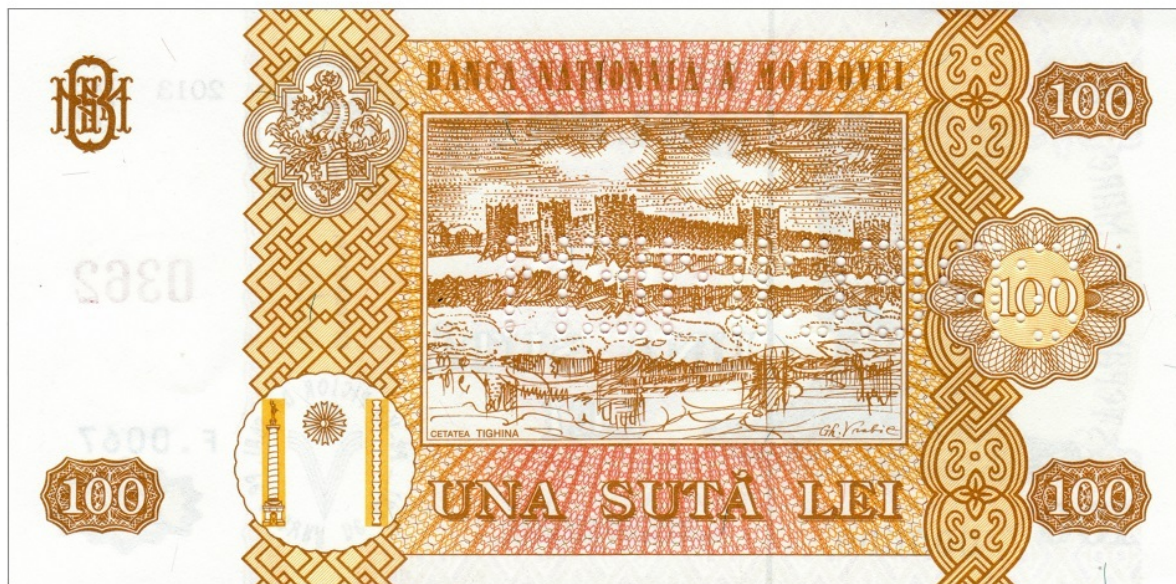

25.08.2013

100 lei face value banknote

August 2013 issue

Features:

- **Dimensions:** 61 x 121 mm;
- **Predominant colours,** the front and the reverse side: pink, brown, yellow;
- **Printed on a special paper,** which has incorporated in its structure a watermark depicting the portrait of Ștefan cel Mare and a metallic vertical security thread.

The front side of the banknote: the Coat of Arms of the Republic of Moldova, the inscription "REPUBLICA MOLDOVA", the portrait of Ștefan cel Mare, a national multicolour ornament, two vertical decorative elements, the central rosette, the nominal value written in figures and words, the abbreviation "BNM", the facsimile "GUVERNATOR, D. Drăguțanu", the circle wording "PE-UN PICIOR DE PLAI, PE-O GURĂ DE RAI...", Victory Token - "V", the year of banknote issuance "2013", the banknote number and series, the inscription "FALSIFICAREA ACESTOR BILETE SE PEDEPSEȘTE CONFORM LEGILOR".

The reverse side of the banknote: The graphic image of Cetatea Tighina within a frame and under it the inscription "CETATEA TIGHINA", the nominal value written in figures and words, two vertical decorative elements, the Coat of Arms of Ștefan cel Mare, the stylised images of the Column of Traian, the Column of Infinity and between them a crescent moon, the name of the issuing bank "BANCA NAȚIONALĂ A MOLDOVEI", the abbreviation "BNM".