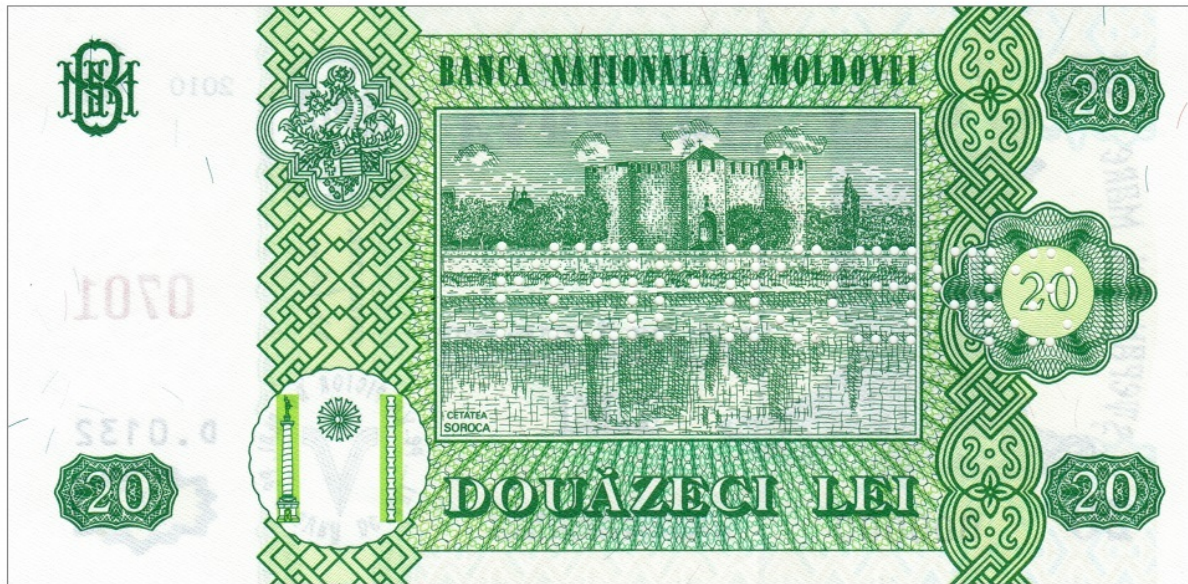

## 20 lei face value banknote

September 2010 issue

**Features:**

- **Dimensions:** 61 x 121 mm;
- **Predominant colours,** the front and the reverse side: green and yellow;
- **Printed on a special paper,** which has incorporated in its structure a watermark depicting the portrait of Ștefan cel Mare and a metallic vertical security thread.

The front side of the banknote: The Coat of Arms of the Republic of Moldova, the inscription "REPUBLICA MOLDOVA", the portrait of Ștefan cel Mare, a national multicolour ornament, two vertical decorative elements, the central rosette, the nominal value written in figures and words, the abbreviation "BNM", the facsimile "GUVERNATOR, D. Drăguțanu", the circle wording "PE-UN PICIOR DE PLAI, PE-O GURĂ DE RAI...", Victory Token - "V", the year of banknote issuance "2010", the banknote number and series, the inscription "FALSIFICAREA ACESTOR BILETE SE PEDEPȘTE CONFORM LEGILOR".

The reverse side of the banknote: The graphic image of Cetatea Sorooca within a frame and under it the inscription "CETATEA SOROCA", the nominal value written in figures and words, two vertical decorative elements, the Coat of Arms of Ștefan cel Mare, the stylised images of the Column of Traian, the Column of Infinity and between them a crescent moon, the name of the issuing bank "BANCA NAȚIONALĂ A MOLDOVEI", the abbreviation "BNM".