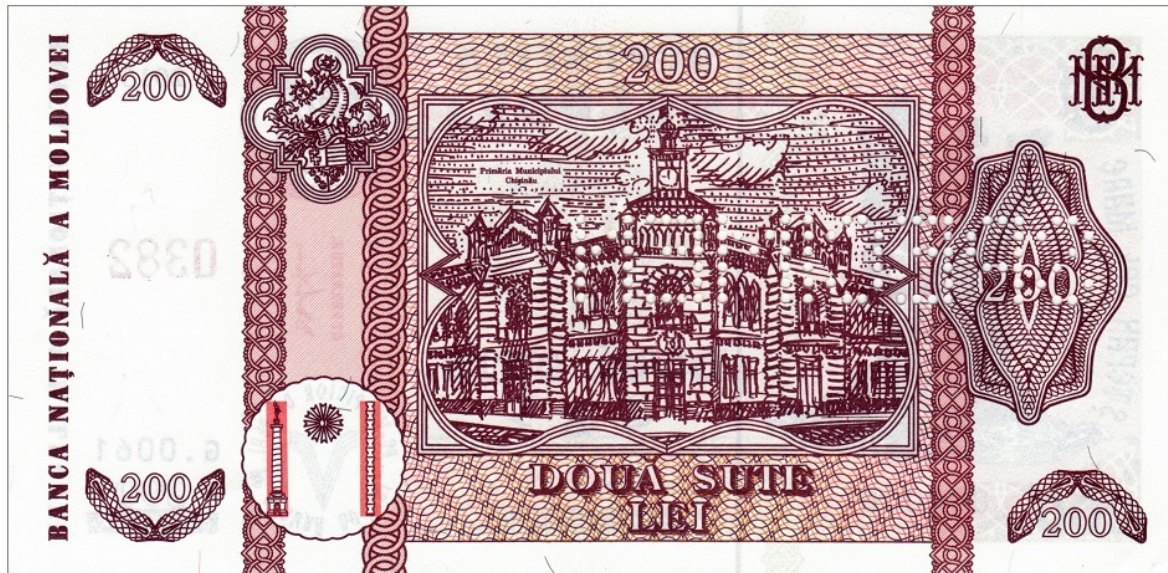

## 200 lei face value banknote

August 2013 issue

### Features:

- **Dimensions:** 66 x 133 mm;
- **Predominant colours,** the front and the reverse side: pink, violet, orange, and ochre;
- **Printed on a special paper,** which has incorporated in its structure a watermark depicting the portrait of Ștefan cel Mare and a metallic security thread.

The front side of the banknote: The Coat of Arms of the Republic of Moldova, the name of the issuing bank "BANCA NAȚIONALĂ A MOLDOVEI", the inscription "REPUBLICA MOLDOVA", the portrait of Ștefan cel Mare, a national multicolour ornament, three vertical decorative elements, the central rosette, the nominal value written in figures and words, the abbreviation "BNM", the facsimile "GUVERNATOR, D. Drăguțanu", the circle wording "PE-UN PICIOR DE PLAI, PE-O GURĂ DE RAI...", Victory Token - "V", the year of banknote issuance "2013", the banknote number and series, the inscription FALSIFICAREA ACESTOR BILETE SE PEDEPSEȘTE CONFORM LEGILOR".

#### Security features:

- **A dark outlining watermark**, depicting the portrait of Ștefan cel Mare directed towards the centre, visible if seen against light;
- **The metallic security thread** incorporated between the portrait of Ștefan cel Mare and the central rosette, visible if seen against light;
- **See-through feature**: when the banknote is held against light the outline of the pattern of the sun on the front side and of the crescent moon on the reverse side as well as the circle of the sun and the circle within which the crescent moon is depicted must correspond perfectly. The letter "V" on the front side and the Column of Traian and the Infinite Column depicted on the reverse side combined together create a letter "M" (Moldova).