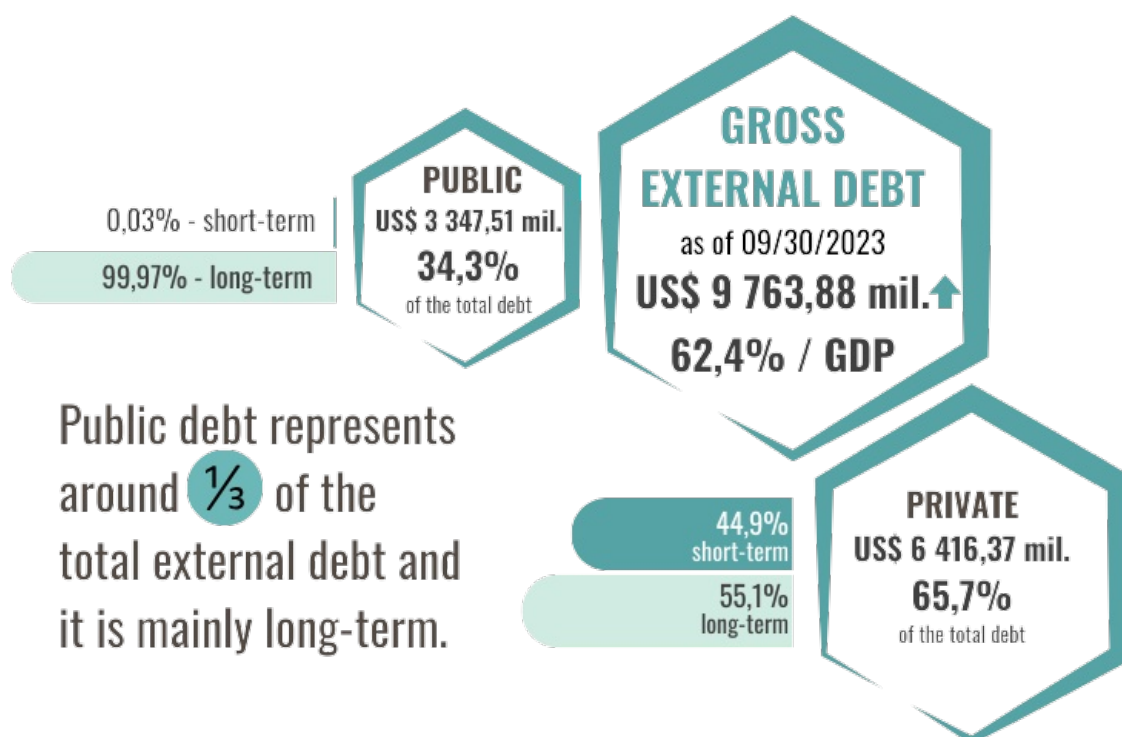

29.12.2024

External debt of the Republic of Moldova as of 09/30/2023 (preliminary data)

External debt of the Republic of Moldova as of 09/30/2023 (preliminary data) (Tables and Charts, see Chapter III)

[1]

Statistical bulletin No 4, 2023 (see Chapter III)

[2]

Annexes (see Annexes 13-14)

[3]

According to preliminary data, the gross external debt of the Republic of Moldova increased by 1,8% as compared to the end of 2022 and totaled 9 763,88 million as of 09/30/2023, which is 62,4% as a ratio to GDP (-3,7 p.p. as against 12/31/2022).

Gross external debt of the Republic of Moldova, at period-end (US$ million)

[4]

Time series in the Interactive database: