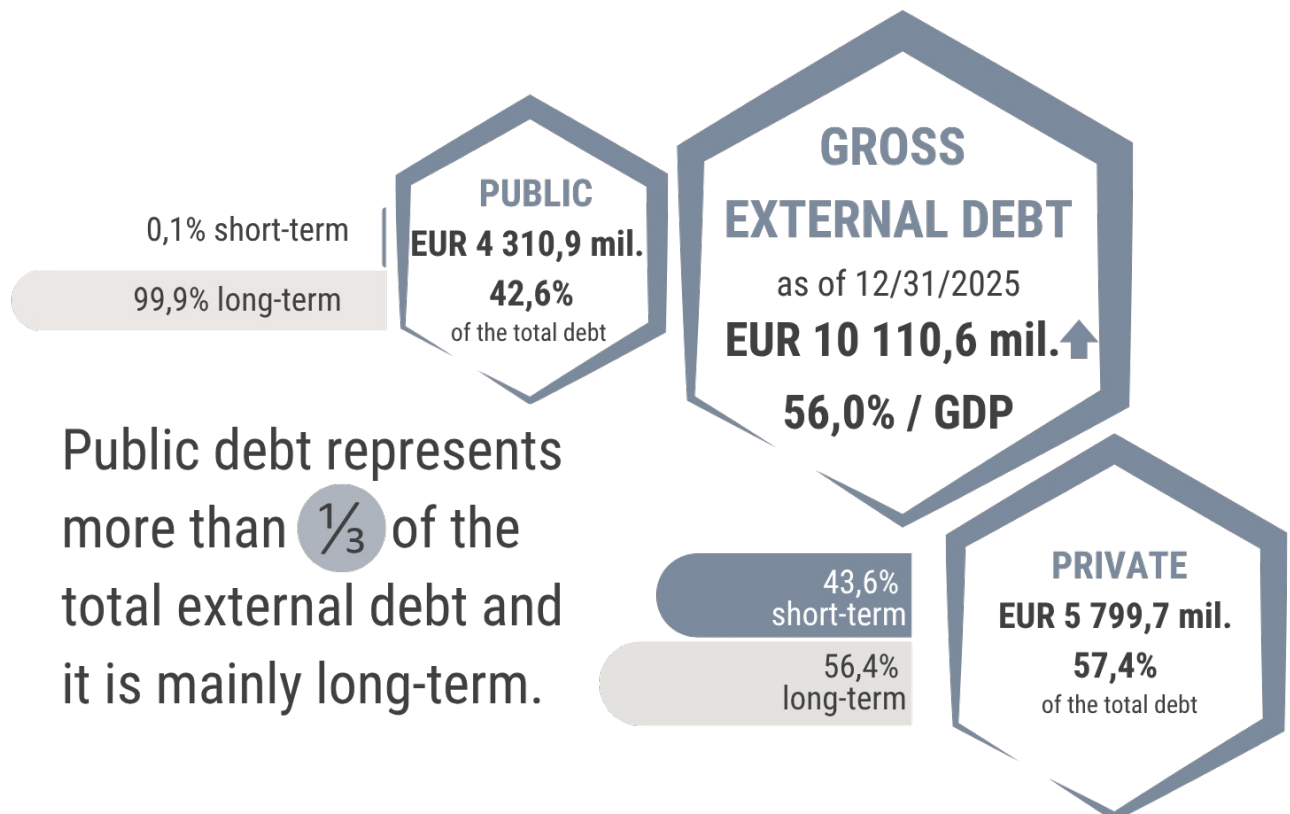

01.04.2026

External debt of the Republic of Moldova as of 12/31/2025 (preliminary data)

External debt of the Republic of Moldova as of 12/31/2025 (preliminary data) (Tables and Charts, see Chapter III)

[1]

Statistical bulletin No 1, 2026 (see Chapter III)

[2]

Annexes (see Annexes 20-21)

[3]

The gross external debt of the Republic of Moldova totaled EUR 10 110,6 million as of 12/31/2025, which is 56,0% as a ratio to GDP (-2,7 p.p. as compared to 12/31/2024).

The public external debt accounted for 42,6% of the total external debt and totalled EUR 4 310,9 million (+4,4% as compared to the end of the previous year). The private external debt amounted to EUR 5 799,7 million and increased by 0,9% as compared to 12/31/2024.

Gross external debt of the Republic of Moldova, as of 12/31/2025