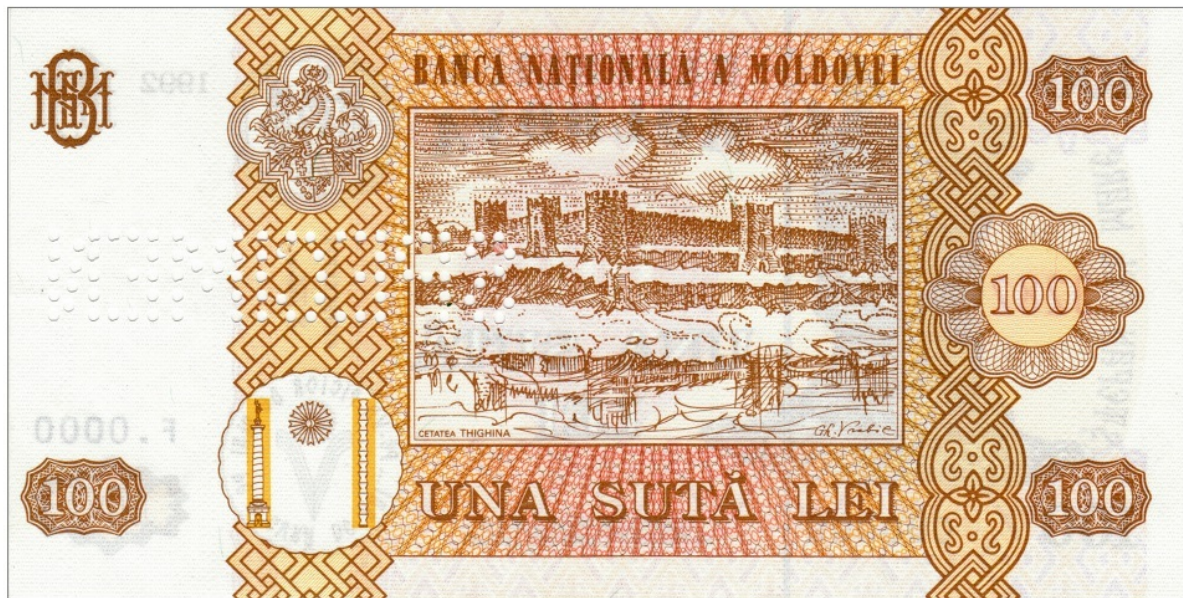

13.09.1995

100 lei face value banknote

September 1995 issue

Features:

- **Dimensions:** 61 x 121 mm;
- **Predominant colours,** the front and the reverse side: pink, brown, yellow;
- **Printed on a special paper,** which has incorporated in its structure a watermark depicting the portrait of Ștefan cel Mare and a metallic vertical security thread.

The front side of the banknote: the Coat of Arms of the Republic of Moldova, the inscription "REPUBLICA MOLDOVA", the portrait of Ștefan cel Mare, a national multicolour ornament, two vertical decorative elements, the central rosette, the nominal value written in figures and words, the abbreviation "BNM", the facsimile "GUVERNATOR, L. Talmaci", the circle wording "PE-UN PICIOR DE PLAI, PE-O GURĂ DE RAI...", Victory Token - "V", the year of banknote issuance "1994", the banknote number and series, the inscription "FALSIFICAREA ACESTOR BILETE SE PEDEPSEȘTE CONFORM LEGILOR".

The reverse side of the banknote: The graphic image of Cetatea Tighina within a frame and under it the inscription "CETATEA TIGHINA", the nominal value written in figures and words, two vertical decorative elements, the Coat of Arms of Ștefan cel Mare, the stylised images of the Column of Traian, the Column of Infinity and between them a crescent moon, the name of the issuing bank "BANCA NAȚIONALĂ A MOLDOVEI", the abbreviation "BNM".